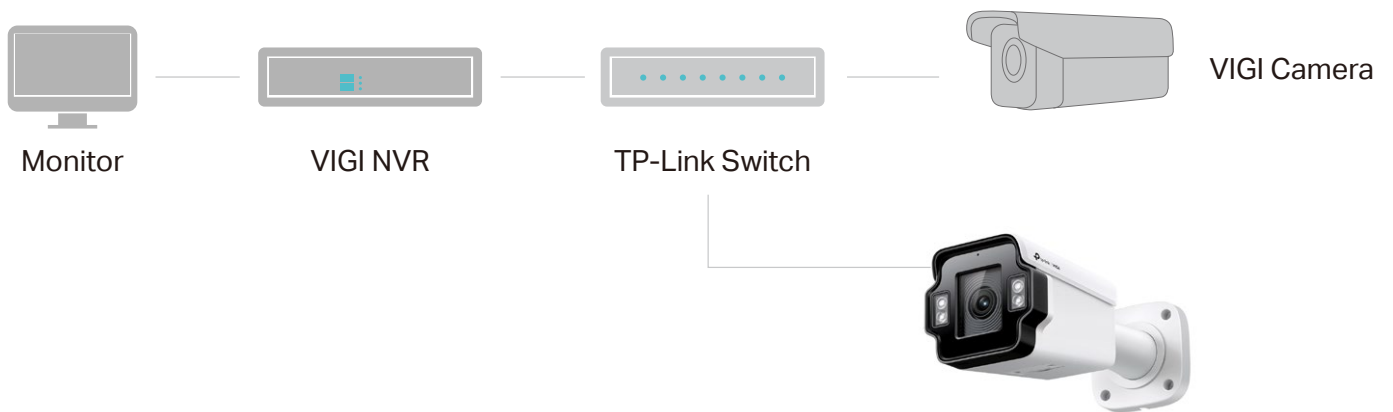

// Smart Detection

Intrusion
Detection

Line-Crossing
Detection

Object Removal
Detection

Object Abandoned
Detection

Scene Change
Detection

Region Entering
Detection

Region Exiting
Detection

Loitering
Detection

Abnormal Sound
Detection

// VIGI Surveillance Solution

The VIGI professional surveillance system by TP-Link is dedicated to protecting the business that you've worked hard to build—whenever, wherever.

Outstanding functions, reliable quality guarantees, and simplified installation work together to ensure your business stays safe and sound.

// Flexible Installation

Find the perfect vantage point by simply securing your camera to the ceiling, wall, or pole.*

// Build Features

*SD card is not included in the package

// Specifications

Camera	
Product Model	InSight S345ZI
Image Sensor	1/2.9" Progressive Scan CMOS
Shutter Speed	1/3 to 1/10000 s
Slow Shutter	Yes
Min. Illumination	0.005 Lux; 0 Lux with IR Light
Day/Night Mechanism	IR Cut Filter
Day/Night Switch	Unified/ Scheduled/ Auto
Lens	
Type	Motorized Varifocal Lens
Focal Length	2.7-13.5 mm (5X Optical Zoom)
Aperture	F1.6
FOV	2.7-13.5 mm: <ul style="list-style-type: none">• Horizontal FOV: 29.6°-102.0°• Vertical FOV: 16.8°-53.8°• Diagonal FOV: 34.1°-122.8°
Lens Mount	ϕ14
DORI Distance	2.7-13.5 mm: <ul style="list-style-type: none">• Detect: 66-207 m (217-579 ft)• Observe: 28-86 m (92-282 ft)• Recognize: 13-41 m (43-135 ft)• Identify: 7-21 m (23-69 ft)
Angle Adjustment (Manual)	
Range	Pan: 0° to 360°, Tilt: 0° to 90°, Rotation: 0° to 360°
Illuminator	
IR LED	Quantity: 4 Range: 60m Wavelength: 850nm
Illuminator On/Off Control	Auto/Scheduled/Always on/Always off