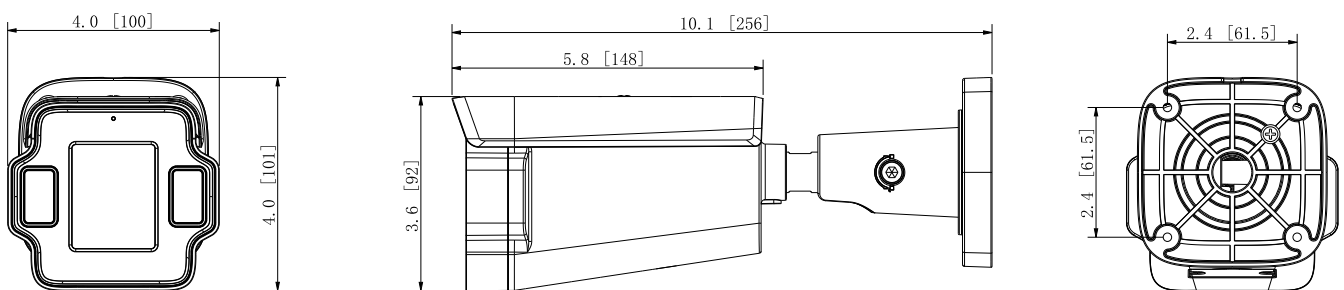

Video	
Max. Resolution	2688*1520
Main Stream	<ul style="list-style-type: none"> • Frame Rate: 50Hz: 1fps, 5fps, 10fps, 15fps, 20fps, 25fps 60Hz: 1fps, 5fps, 10fps, 15fps, 20fps, 25fps, 30fps • Resolution: 2688x1520, 2560x1440, 2304x1296, 2048x1280, 1920x1080 <p>Note: If the image rotation is set to 90° or 270°, the frame rate only supports up to 20fps.</p>
Sub-Stream	<ul style="list-style-type: none"> • Frame Rate: 50Hz: 1fps, 5fps, 10fps, 15fps, 20fps, 25fps 60Hz: 1fps, 5fps, 10fps, 15fps, 20fps, 25fps, 30fps • Resolution: 1280x720, 848x480, 704x576, 640x480, 640x360, 352x288, 320x240 <p>•Note: If the image rotation is set to 90° or 270°, the frame rate only supports up to 20fps.</p>
Bit Rate Control	CBR, VBR
Video Compression	<ul style="list-style-type: none"> • Main Stream: H.265+/H.265/H.264+/H.264 • Sub-Stream: H.265/H.264
H.264 Type	High Profile
H.264+	Main Stream Supported
H.265 Type	Main Profile
H.265+	Main Stream Supported
Video Bit Rate	<ul style="list-style-type: none"> • Main Stream: 256 Kbps to 6 Mbps • Sub-Stream: 64 Kbps to 1024 Kbps

Dimensions

Unit: inch [mm]

*Pole mounting kit is not included in the package.

**Micro SD card is not included in the package.

Specifications are subject to change without notice and can be found at www.vigi.com.