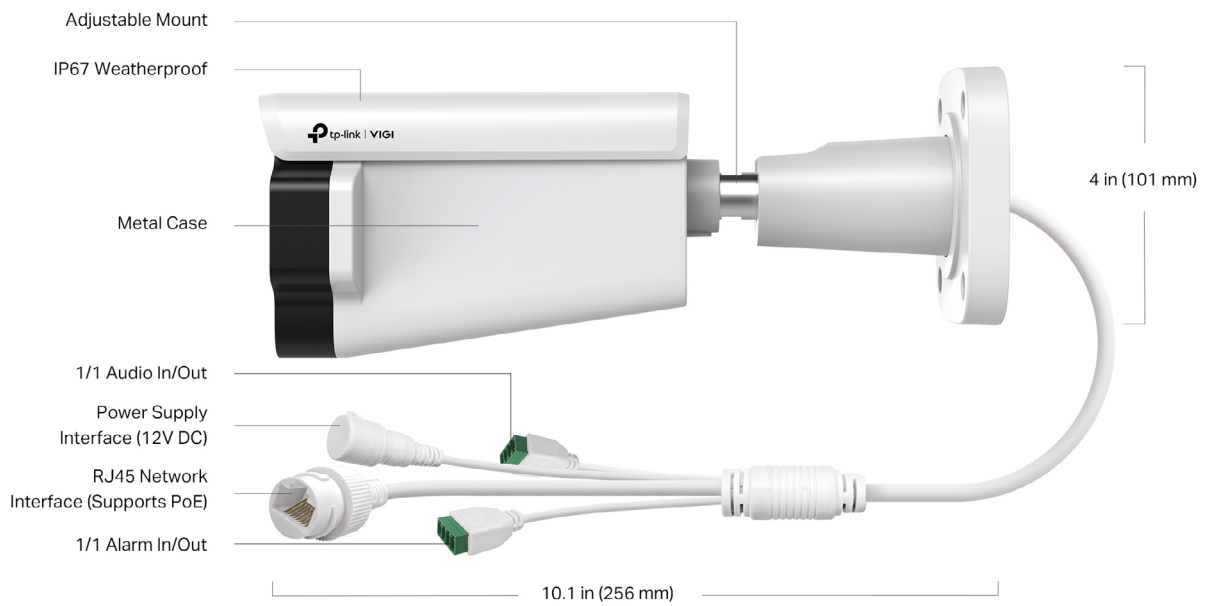

Outstanding functions, reliable quality guarantees, and simplified installation work together to ensure your business stays safe and sound.

// Flexible Installation

Find the perfect vantage point by simply securing your camera to the ceiling, wall, or pole.*

// Build Features

*SD card is not included in the package

// Specifications

Camera	
Product Model	InSight S345ZI
Image Sensor	1/2.9" Progressive Scan CMOS
Shutter Speed	1/3 to 1/10000 s
Slow Shutter	Yes
Min. Illumination	0.005 Lux; 0 Lux with IR Light
Day/Night Mechanism	IR Cut Filter
Day/Night Switch	Unified/ Scheduled/ Auto
Lens	
Type	Motorized Varifocal Lens
Focal Length	2.7-13.5 mm (5X Optical Zoom)
Aperture	F1.6
FOV	2.7-13.5 mm: <ul style="list-style-type: none">• Horizontal FOV: 29.6°-102.0°• Vertical FOV: 16.8°-53.8°• Diagonal FOV: 34.1°-122.8°
Lens Mount	ϕ14
DORI Distance	2.7-13.5 mm: <ul style="list-style-type: none">• Detect: 66-207 m (217-579 ft)• Observe: 28-86 m (92-282 ft)• Recognize: 13-41 m (43-135 ft)• Identify: 7-21 m (23-69 ft)
Angle Adjustment (Manual)	
Range	Pan: 0° to 360°, Tilt: 0° to 90°, Rotation: 0° to 360°
Illuminator	
IR LED	Quantity: 4 Range: 60m Wavelength: 850nm
Illuminator On/Off Control	Auto/Scheduled/Always on/Always off