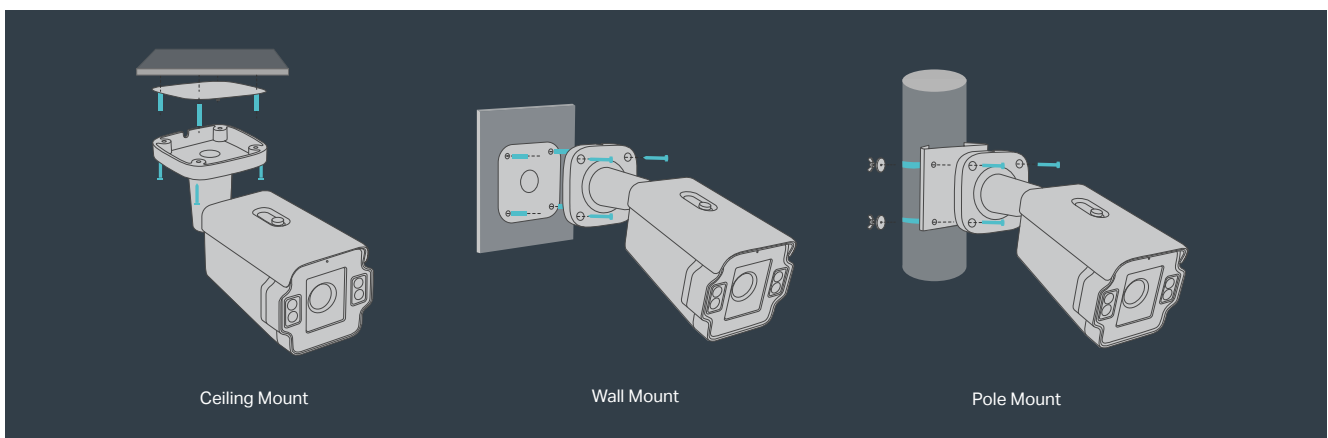

// Smart Detection

Intrusion
Detection

Line-Crossing
Detection

Object Removal
Detection

Object Abandoned
Detection

Scene Change
Detection

Region Entering
Detection

Region Exiting
Detection

Outstanding functions, reliable quality guarantees, and simplified installation work together to ensure your business stays safe and sound.

// Flexible Installation

Find the perfect vantage point by simply securing your camera to the ceiling, wall, or pole.*

// Build Features

*SD card is not included in the package

// Specifications

Camera	
Product Model	InSight S345ZI
Image Sensor	1/2.9" Progressive Scan CMOS
Shutter Speed	1/3 to 1/10000 s
Slow Shutter	Yes
Min. Illumination	0.005 Lux; 0 Lux with IR Light
Day/Night Mechanism	IR Cut Filter
Day/Night Switch	Unified/ Scheduled/ Auto
Lens	
Type	Motorized Varifocal Lens
Focal Length	2.7-13.5 mm (5X Optical Zoom)
Aperture	F1.6
FOV	2.7-13.5 mm: <ul style="list-style-type: none">• Horizontal FOV: 29.6°-102.0°• Vertical FOV: 16.8°-53.8°• Diagonal FOV: 34.1°-122.8°
Lens Mount	ϕ14
DORI Distance	2.7-13.5 mm: <ul style="list-style-type: none">• Detect: 66-207 m (217-579 ft)• Observe: 28-86 m (92-282 ft)• Recognize: 13-41 m (43-135 ft)• Identify: 7-21 m (23-69 ft)
Angle Adjustment (Manual)	
Range	Pan: 0° to 360°, Tilt: 0° to 90°, Rotation: 0° to 360°
Illuminator	
IR LED	Quantity: 4 Range: 60m Wavelength: 850nm
Illuminator On/Off Control	Auto/Scheduled/Always on/Always off