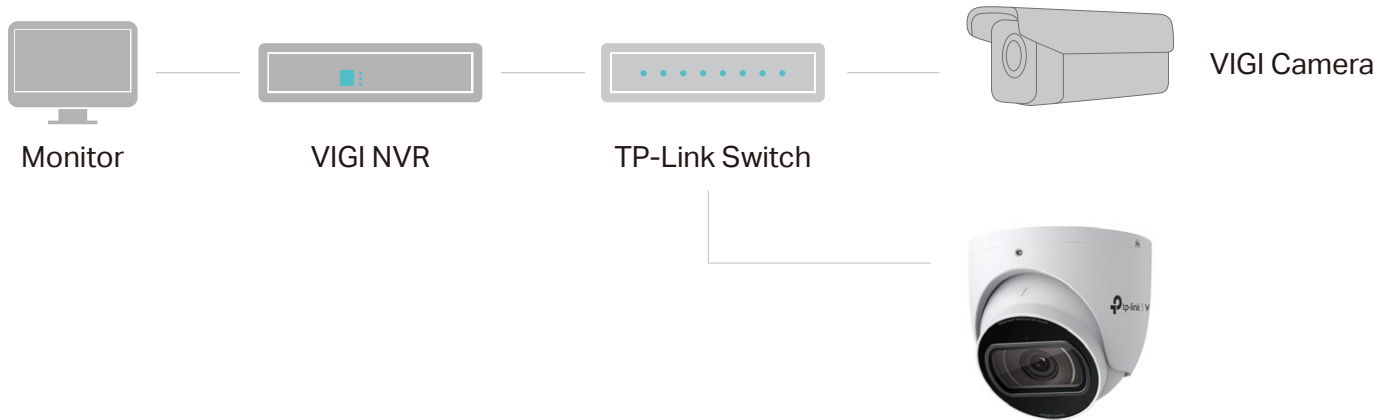

## // Smart Detection

Intrusion  
Detection

Line-Crossing  
Detection

Object Removal  
Detection

Object Abandoned  
Detection

Scene Change  
Detection

Region Entering  
Detection

Region Exiting  
Detection

Loitering  
Detection

Abnormal Sound  
Detection

## // VIGI Surveillance Solution

The VIGI professional surveillance system by TP-Link is dedicated to protecting the business that you've worked hard to build—whenever, wherever.

Outstanding functions, reliable quality guarantees, and simplified installation work together to ensure your business stays safe and sound.

## // Flexible Installation

Easily route your camera's cable into a dropped ceiling or avoid drilling by slotting it through the camera's side outlet.