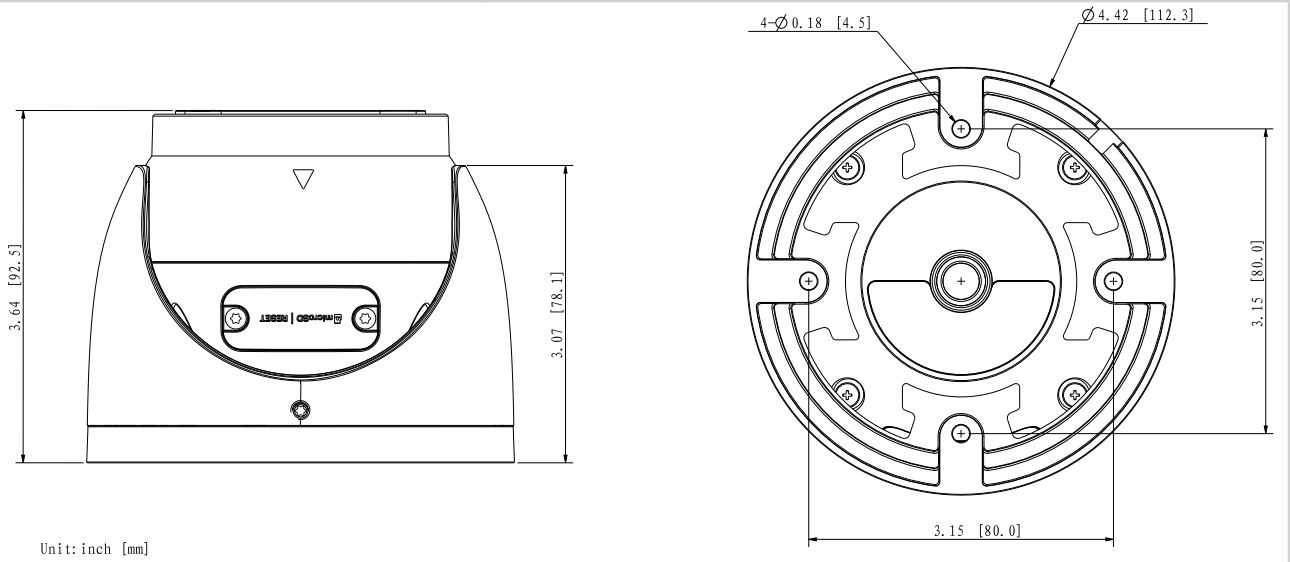

Dimensions

**Micro SD card is not included in the package.

Specifications are subject to change without notice and can be found at www.vigi.com.

©2025 TP-Link