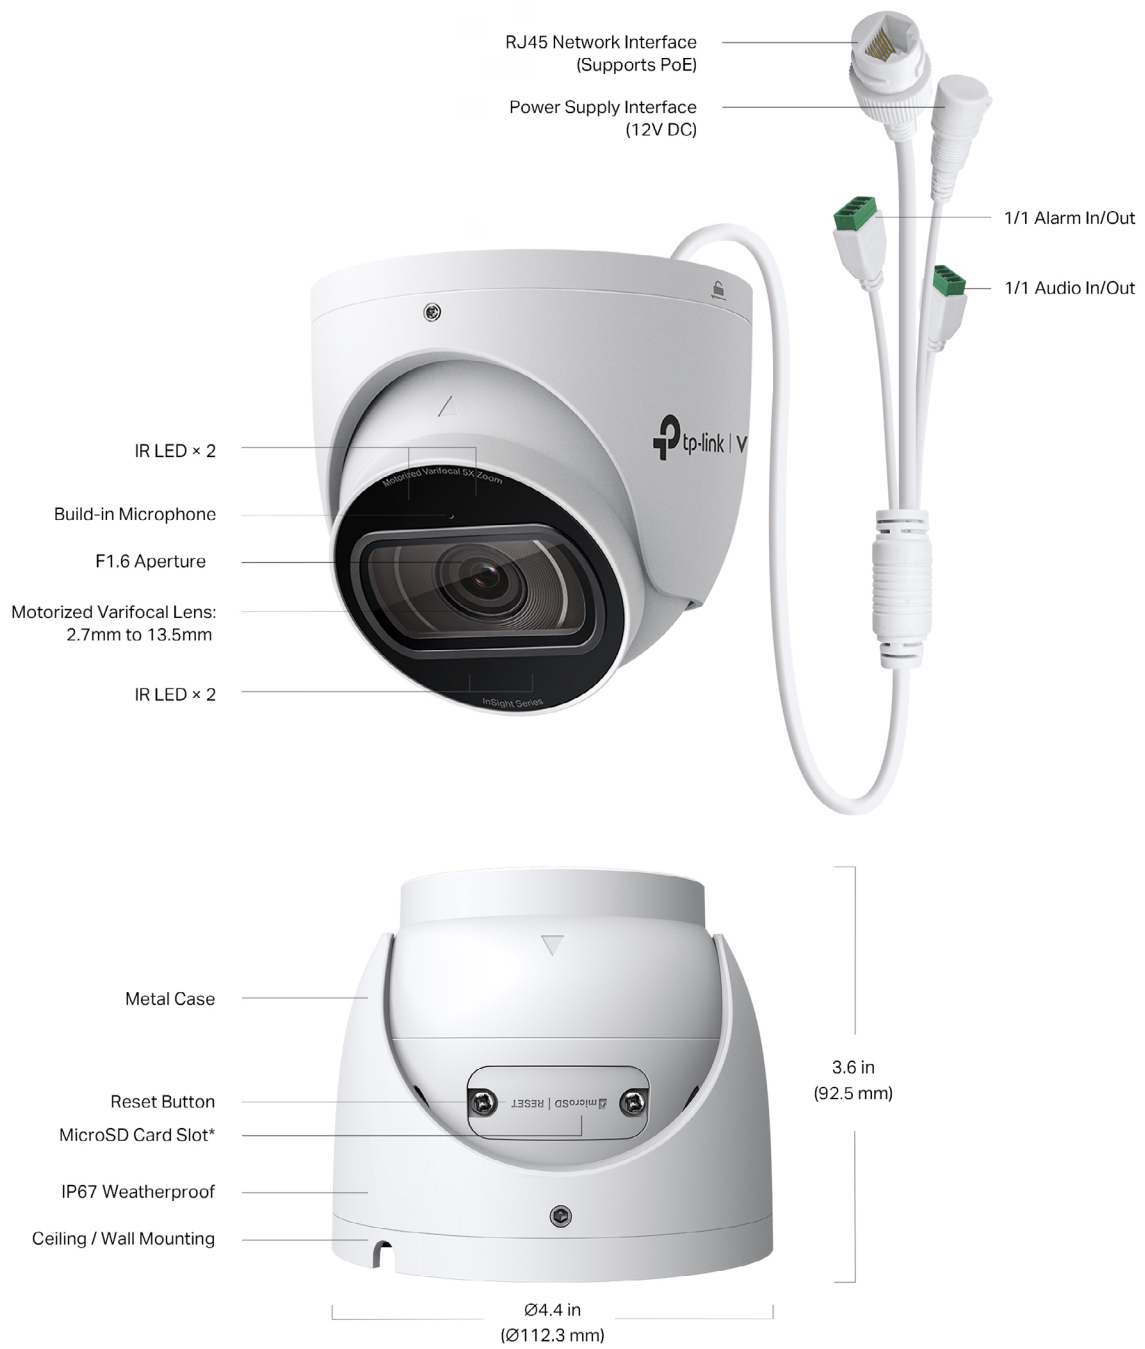

// Build Features

*SD card is not included in the package.