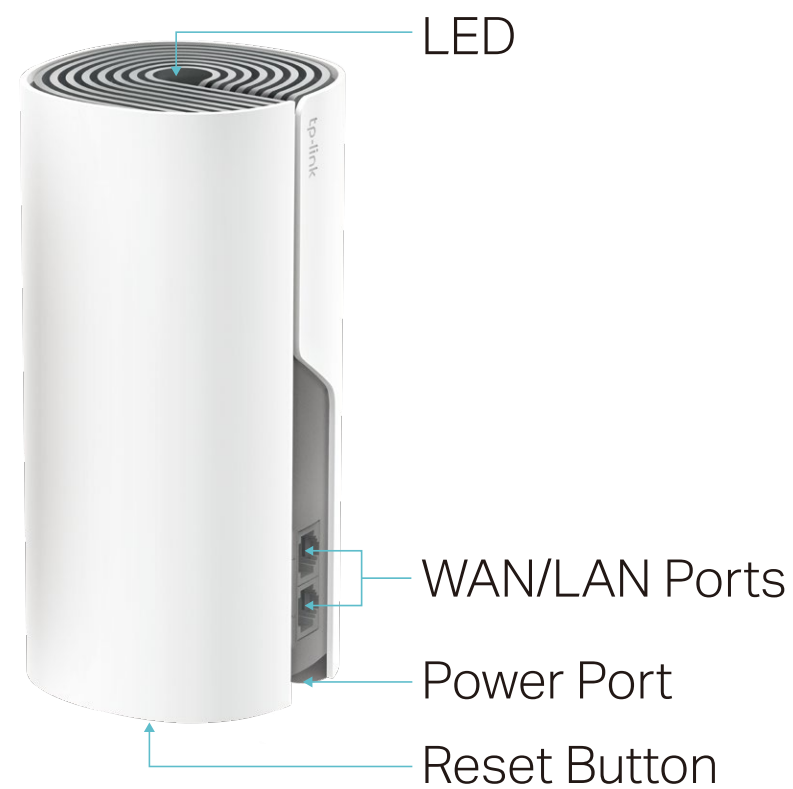

## Hardware

- Ports: 2× 10/100Mbps WAN/LAN ports, 1 power port
- Buttons: 1 Reset button on the underside
- Antenna Type: 2 internal dual-band antennas per Deco unit
- Dimensions: 7.5 × 3.6 × 3.6 in. (190.5 × 90.7 × 90.7 mm)
- Power Consumption (with power adapter): 8.1 W max
- Power Adapter Input: 100-240V~50-60Hz 0.3A
- Power Adapter Output: 9 V = 0.85A