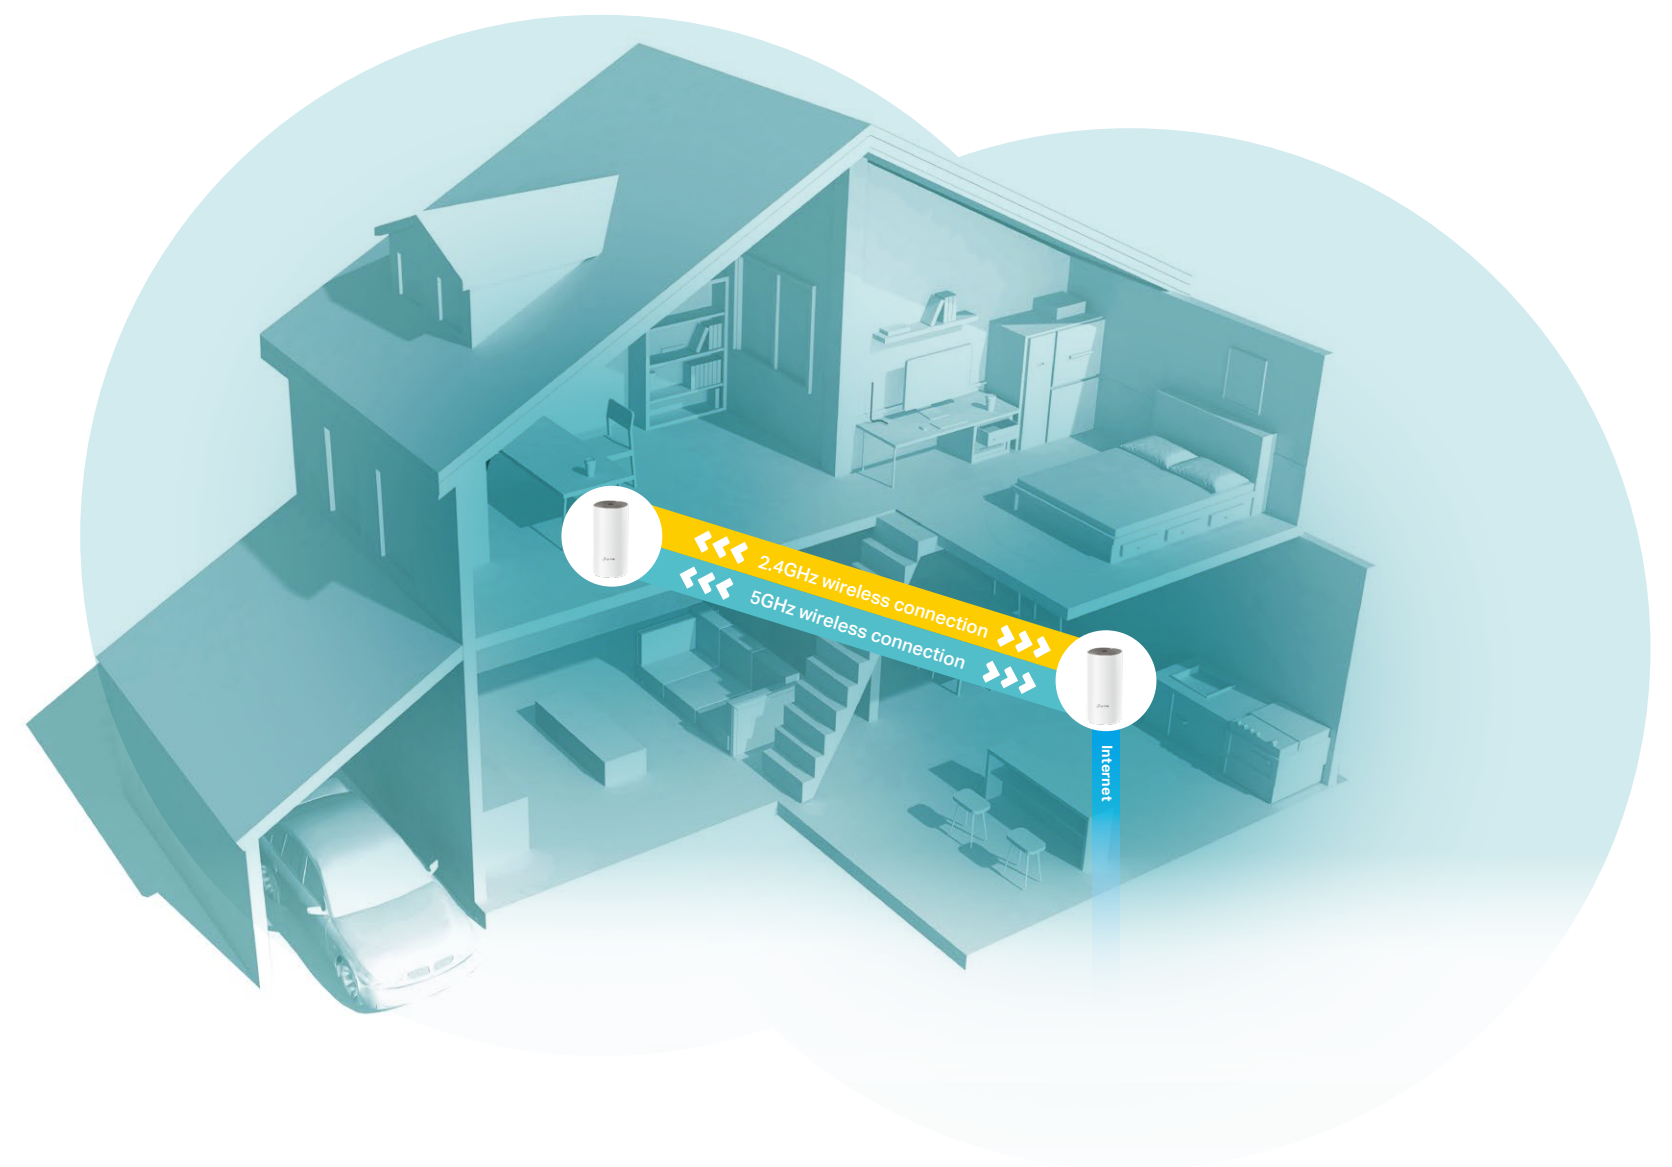

## Fast Mesh Wi-Fi for Your Whole Home

Deco is the simplest way to guarantee a strong Wi-Fi signal in every corner of your home. Enjoy fast and stable connections for an army of devices in homes up to 3,000 sq.ft. Setup is made easier with the Deco app there to walk you through every step.†

### No More Buffering

AC1200 dual band Wi-Fi ensures a smooth gaming and 4K streaming experience with 11ac Wave 2 MU-MIMO technology and provides lag-free connections for up to 100 devices.‡

### Seamless Roaming with One Wi-Fi Name

Deco units work together to form one unified Wi-Fi network with a single SSID. Walk through your home and stay connected with the fastest possible speeds made possible with Deco's seamless coverage and Plug & Play Mesh Technology.†

### Parental Controls

Limit online time and block inappropriate websites according to unique profiles created for each family member.