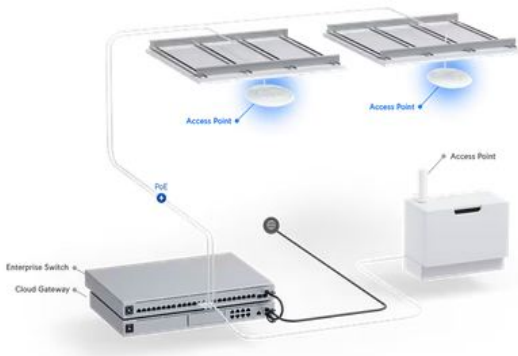

U7 PRO DATA SHEET

Mechanical

| | |
|---------------------------|---|
| Dimensions | Ø206 x 46 mm (Ø8.1 x 1.8") |
| Weight | 680 g (1.5 lb) |
| Enclosure material | Polycarbonate, metal |
| Mount material | Stainless steel (SUS304), galvanized steel (SGCC) |

Hardware

| | |
|--------------------------------|-------------------------|
| Networking interface | (1) 1/2.5 GbE RJ45 port |
| Management interface | Ethernet |
| Power method | PoE+ |
| Power supply | UniFi PoE switch |
| Supported voltage range | 44–57V DC |
| Max. power consumption | 21W |